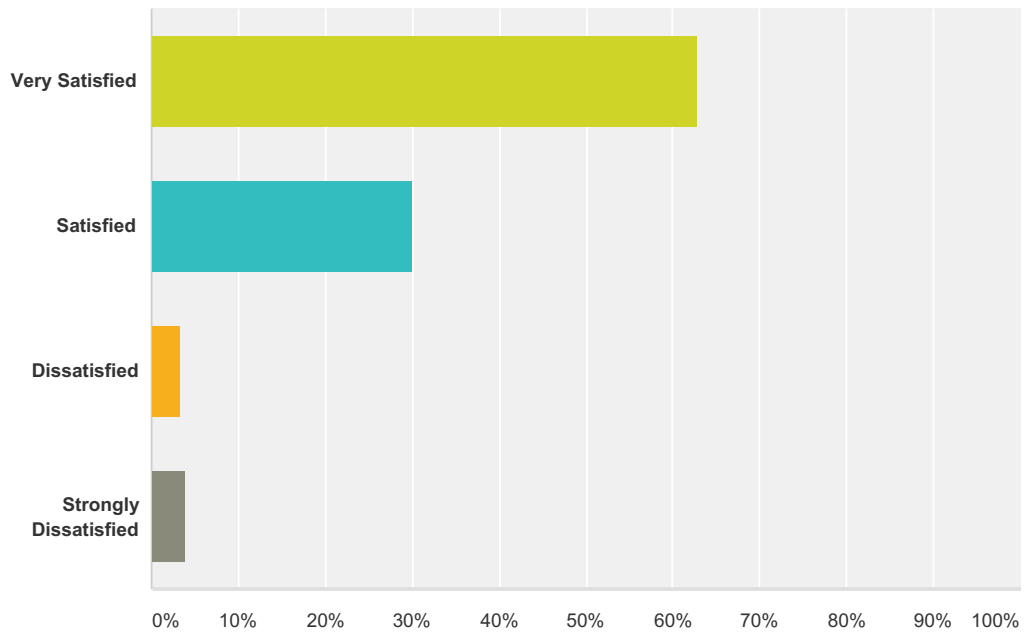

Q5 If so, how satisfied were you with the Spring Concert?

Answered: 153 Skipped: 24

Answer Choices	Responses	
Very Satisfied	62.75%	96
Satisfied	30.07%	46
Dissatisfied	3.27%	5
Strongly Dissatisfied	3.92%	6
Total		153