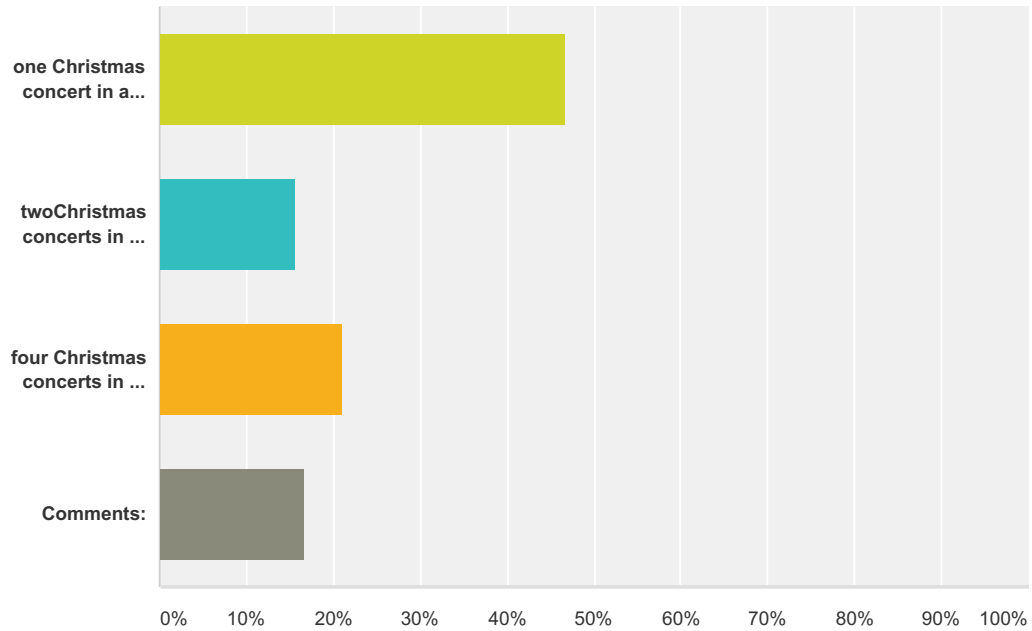

Q7 If you prefer a Christmas Concert, what would you recommend for our school to best accommodate students, families and guests?

Answered: 90 Skipped: 87

Answer Choices	Responses
one Christmas concert in a large venue (even if the venue was not in Sherwood Park)	46.67% 42
twoChristmas concerts in the school's gym with limited seating due to capacity	15.56% 14
four Christmas concerts in the school's gym	21.11% 19
Comments:	16.67% 15
Total	90