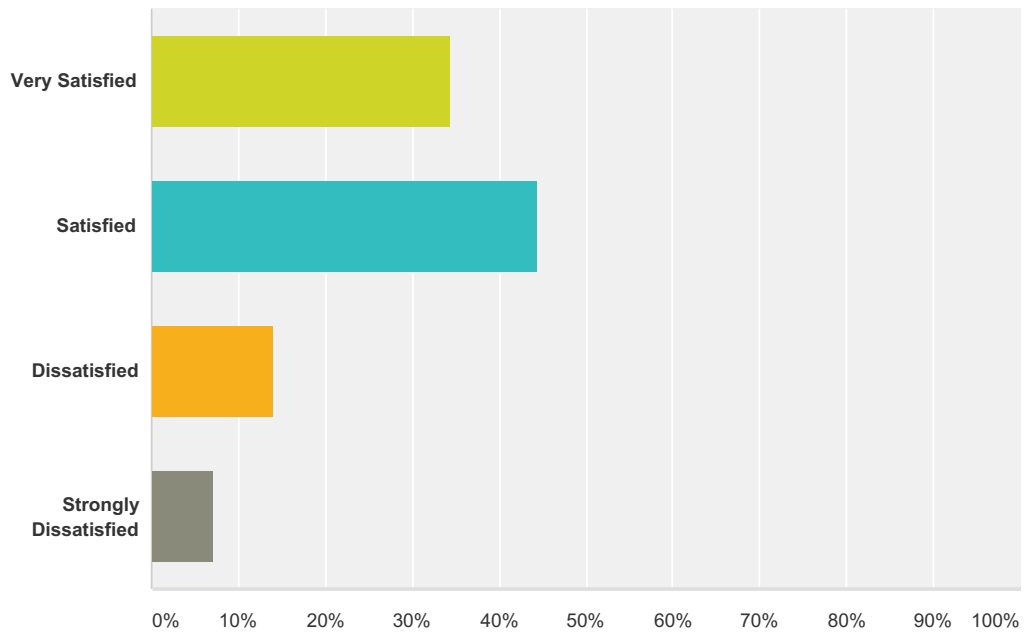

Q3 Is so, how satisfied were you with the Christmas Festival?

Answered: 128 Skipped: 49

Answer Choices	Responses	Count
Very Satisfied	34.38%	44
Satisfied	44.53%	57
Dissatisfied	14.06%	18
Strongly Dissatisfied	7.03%	9
Total		128