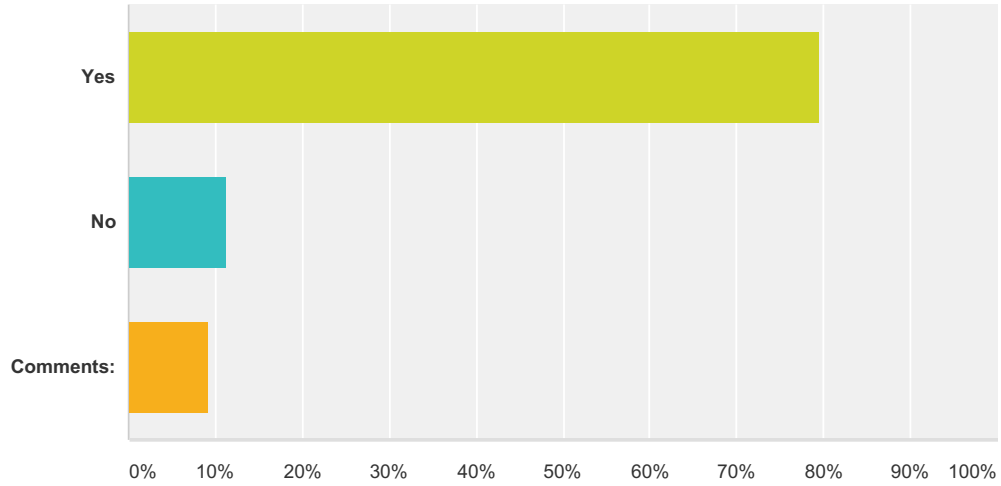

## Q2 Were you able to attend the Christmas Festival held on December 16, 2015?

Answered: 177 Skipped: 0

Answer Choices	Responses
Yes	65.54% 116
No	25.42% 45
Comments:	9.04% 16
<b>Total</b>	<b>177</b>

### Q3 Is so, how satisfied were you with the Christmas Festival?

Answered: 128 Skipped: 49

Answer Choices	Responses	Count
Very Satisfied	34.38%	44
Satisfied	44.53%	57
Dissatisfied	14.06%	18
Strongly Dissatisfied	7.03%	9
<b>Total</b>		<b>128</b>

### Q4 Were you able to attend the Spring Concert at Sherwood Park Alliance Church on Tuesday, April 26, 2016?

Answered: 176 Skipped: 1

Answer Choices	Responses
Yes	79.55% 140
No	11.36% 20
Comments:	9.09% 16
<b>Total</b>	<b>176</b>