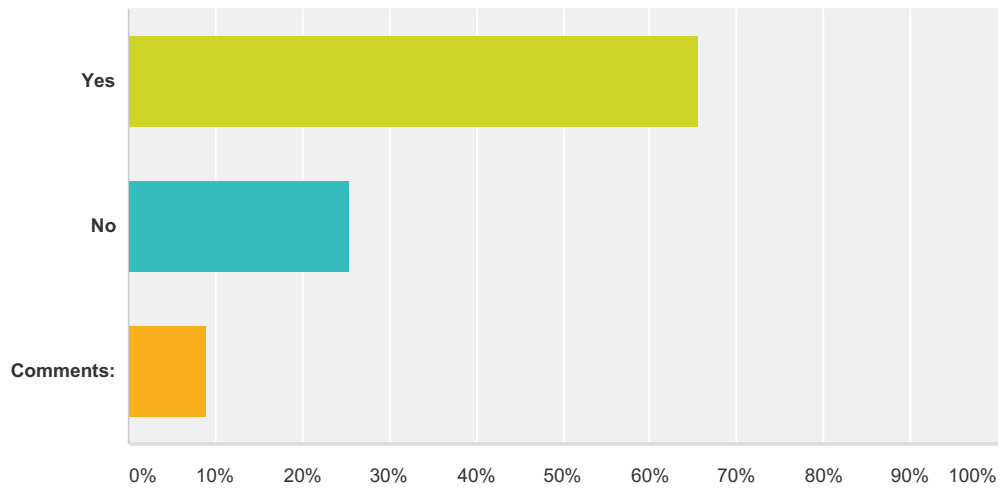

**Q1 Please indicate the grade(s) of your children attending Lakeland Ridge School.**

Answered: 177 Skipped: 0

Answer Choices	Responses	
Kindergarten	18.08%	32
One	16.38%	29
Two	23.16%	41
Three	21.47%	38
Four	20.90%	37
Five	21.47%	38
Six	12.43%	22
Seven	11.30%	20
Eight	7.34%	13
Nine	5.08%	9

# Lakeland Ridge Elementary and Band Parent Survey on Concerts

Total Respondents: 177

## Q2 Were you able to attend the Christmas Festival held on December 16, 2015?

Answered: 177 Skipped: 0

Answer Choices	Responses
Yes	65.54% 116
No	25.42% 45
Comments:	9.04% 16
<b>Total</b>	<b>177</b>