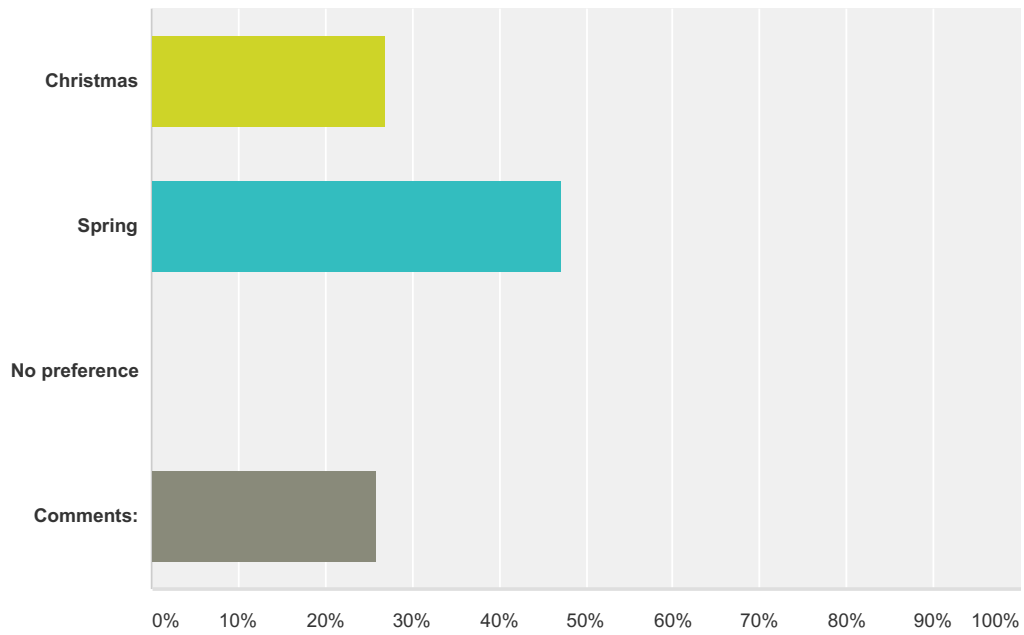

Q6 Do you prefer a Christmas or Spring Concert?

Answered: 174 Skipped: 3

Answer Choices	Responses
Christmas	27.01% 47
Spring	47.13% 82
No preference	0.00% 0
Comments:	25.86% 45
Total	174