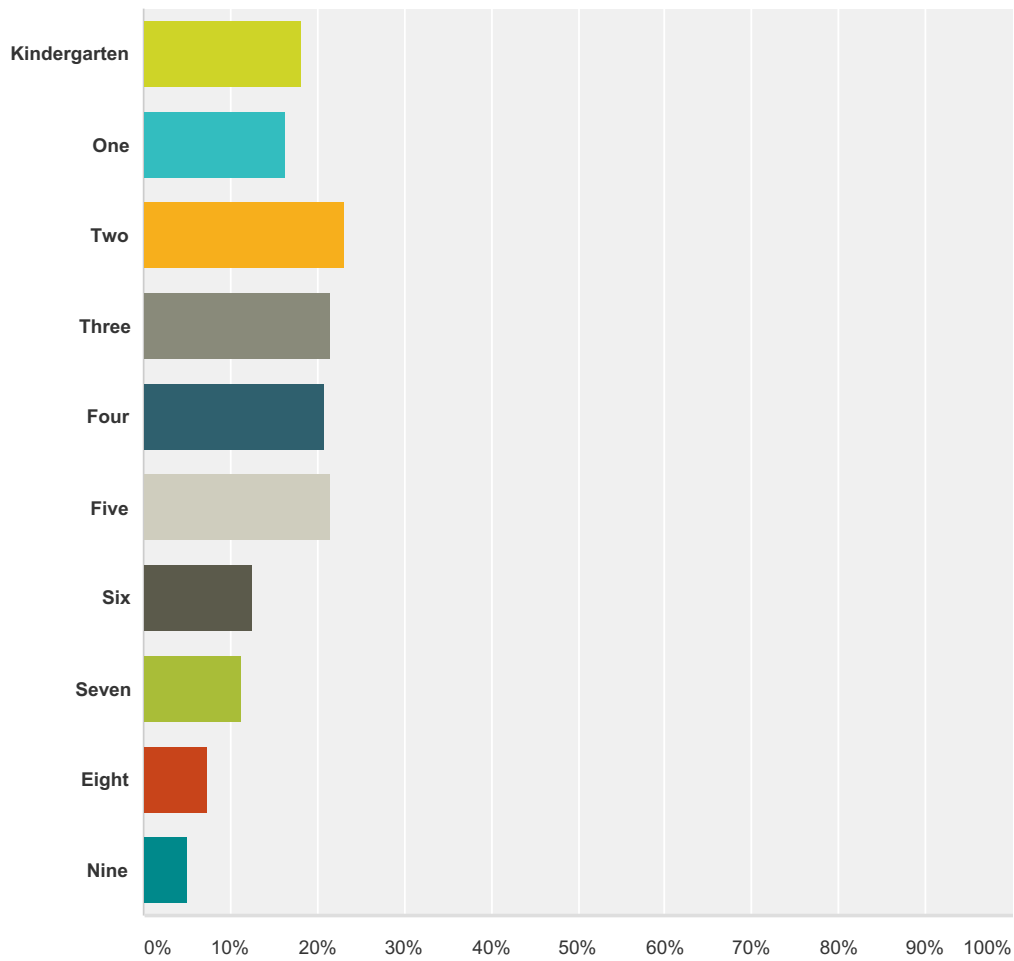

**Q1 Please indicate the grade(s) of your children attending Lakeland Ridge School.**

Answered: 177 Skipped: 0

Answer Choices	Responses	
Kindergarten	18.08%	32
One	16.38%	29
Two	23.16%	41
Three	21.47%	38
Four	20.90%	37
Five	21.47%	38
Six	12.43%	22
Seven	11.30%	20
Eight	7.34%	13
Nine	5.08%	9

# Lakeland Ridge Elementary and Band Parent Survey on Concerts

Total Respondents: 177

## Q2 Were you able to attend the Christmas Festival held on December 16, 2015?

Answered: 177 Skipped: 0

Answer Choices	Responses
Yes	65.54% 116
No	25.42% 45
Comments:	9.04% 16
<b>Total</b>	<b>177</b>